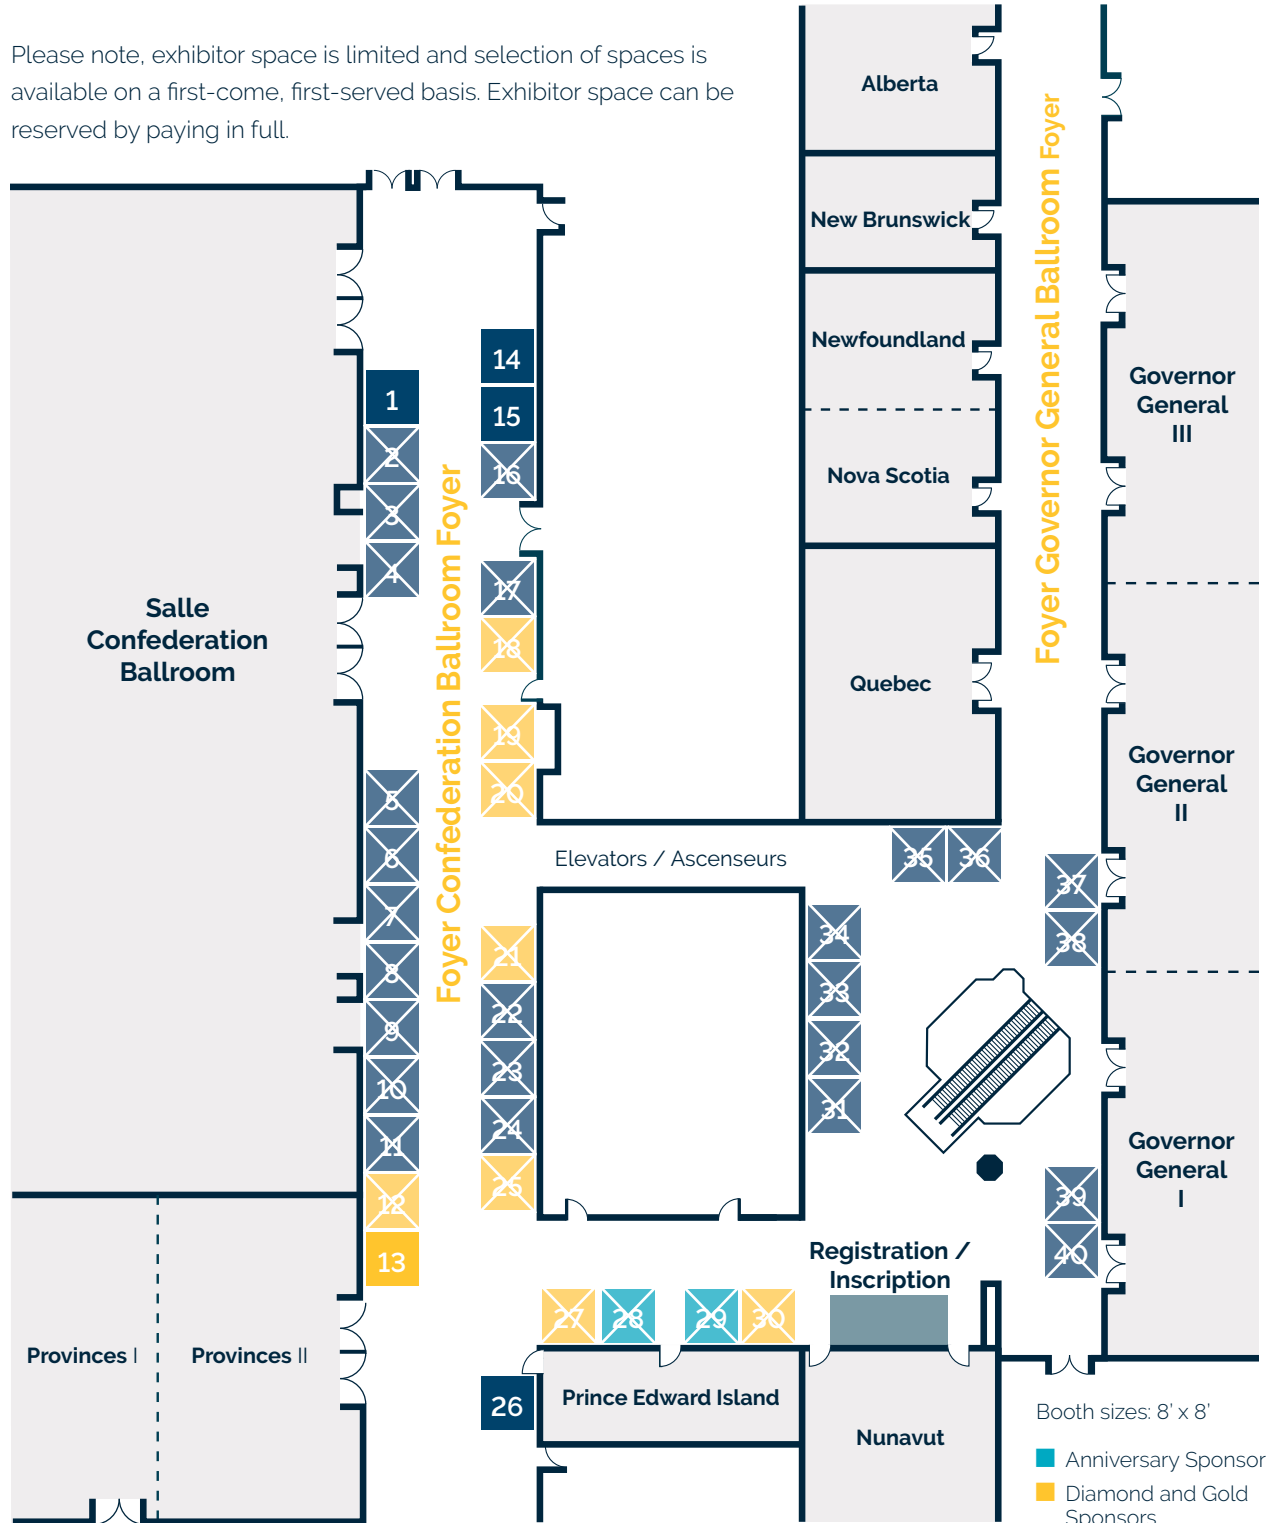

CBIE'S 50TH ANNUAL CONFERENCE

Canadian Bureau for International Education

Bureau canadien de l'éducation internationale

EXHIBITOR FLOOR PLAN THE WESTIN OTTAWA

Please note, exhibitor space is limited and selection of spaces is available on a first-come, first-served basis. Exhibitor space can be reserved by paying in full.

Booth sizes: 8' x 8'

- Anniversary Sponsor
- Diamond and Gold Sponsors